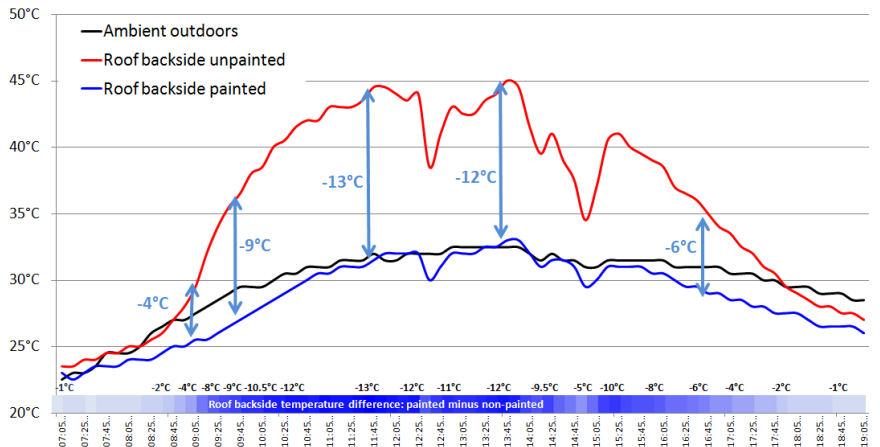

Half of a warehouse's roof was painted on January 7th, to record temperature differences simultaneously on the painted and unpainted sides using electronic data loggers.

Even in January's cool weather, the readings showed an impressive 18°C less on the rooftop outdoors and 13°C less indoors backside of the roof, insulated with PE foam.

7am to 7pm	Outdoors ambient temp.	Roof backside indoors	
		Daily average	Maximum delta
09-Jan	28.2°C	-4.0°C	-9.0°C
10-Jan	29.8°C	-6.9°C	-13.0°C
11-Jan	30.3°C	-6.9°C	-12.0°C
12-Jan	30.2°C	-4.9°C	-10.0°C
13-Jan	28.0°C	-4.1°C	-8.5°C
14-Jan	26.6°C	-3.0°C	-6.5°C
15-Jan	27.8°C	-3.6°C	-7.0°C
16-Jan	28.2°C	-3.4°C	-7.5°C
17-Jan	27.0°C	-4.3°C	-8.5°C
18-Jan	26.3°C	-3.8°C	-8.0°C
19-Jan	27.3°C	-5.2°C	-11.0°C

Temperature readings from January 9th to January 19th, from 7am to 7pm. Heat load reduction: less 33% on rooftop, less 29% on roof backside.

Thermal Barrier Paint data sheet:

- ✓ makes buildings instantly energy-efficient
- ✓ high performance as per JIS R 3106:1998⁽¹⁾
- ✓ certified solution to reduce CO₂ emissions
- ✓ 10 years lifespan at full performance
- ✓ applicable directly on most surfaces
- ✓ non-inflammable, mold-free, crack-free
- ✓ water-based, VOC-free, 100% eco-friendly
- ✓ infinite number of colors available
- ✓ self-cleaning effect

Zoom on January 10th, 2010: temperatures recorded indoors on insulated roof backside, from 7am to 7pm, showing heat load drop during the day.

(1) Japanese Industrial Standard