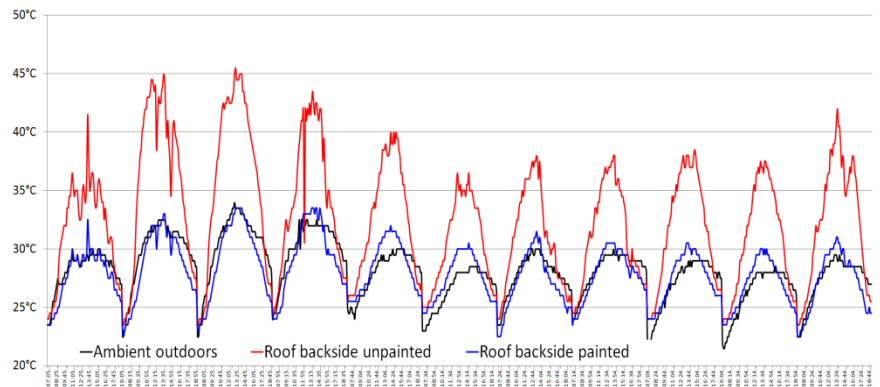

Thermal Barrier Paint

Carrefour aims for energy savings

Success story: Bangkok, Thailand, January 2010

Planet Supra Thermal Barrier Paint reduces building heat load by 33% for Carrefour, retailer aims for savings on air-conditioning.

Following the success of a pilot project with Planet Supra Thermal Barrier Paint, Carrefour proceeded with evaluating its performance and cost-saving potential on retail stores' air-conditioning budget.

Half of a warehouse's roof was painted on January 7th, to record temperature differences simultaneously on the painted and unpainted sides using electronic data loggers.

Even in January's cool weather, the readings showed an impressive 18°C less on the rooftop outdoors and 13°C less indoors backside of the roof, insulated with PE foam.

7am to 7pm	Outdoors ambient temp.	Roof backside indoors	
		Daily average	Maximum delta
09-Jan	28.2°C	-4.0°C	-9.0°C
10-Jan	29.8°C	-6.9°C	-13.0°C
11-Jan	30.3°C	-6.9°C	-12.0°C
12-Jan	30.2°C	-4.9°C	-10.0°C
13-Jan	28.0°C	-4.1°C	-8.5°C
14-Jan	26.6°C	-3.0°C	-6.5°C
15-Jan	27.8°C	-3.6°C	-7.0°C
16-Jan	28.2°C	-3.4°C	-7.5°C
17-Jan	27.0°C	-4.3°C	-8.5°C
18-Jan	26.3°C	-3.8°C	-8.0°C
19-Jan	27.3°C	-5.2°C	-11.0°C

Temperature readings from January 9th to January 19th, from 7am to 7pm. Heat load reduction: less 33% on rooftop, less 29% on roof backside.

Thermal Barrier Paint data sheet:

- ✓ makes buildings instantly energy-efficient
- ✓ high performance as per JIS R 3106:1998⁽¹⁾
- ✓ certified solution to reduce CO₂ emissions
- ✓ 10 years lifespan at full performance
- ✓ applicable directly on most surfaces
- ✓ non-inflammable, mold-free, crack-free
- ✓ water-based, VOC-free, 100% eco-friendly
- ✓ infinite number of colors available
- ✓ self-cleaning effect