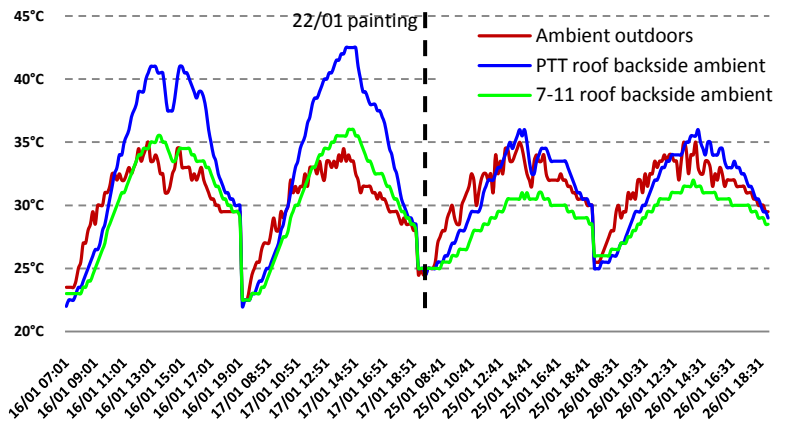

Temperatures in roof backside air gap plummet with Planet Supra